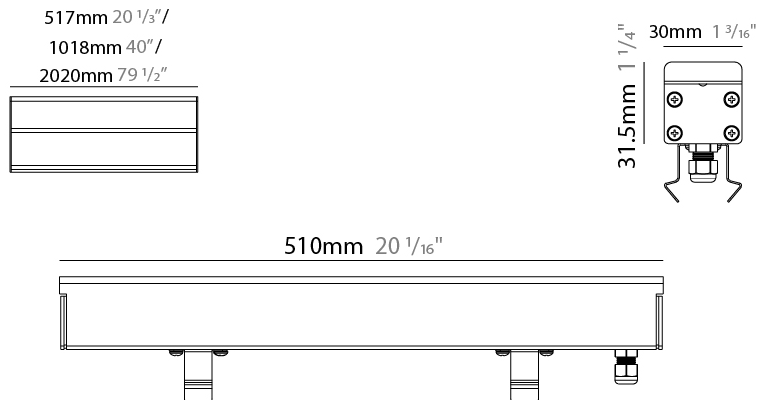

RANGER 30 RECESSED

E12I0015-

base number _____
Color _____
Temperature _____

1. To build a product code in our configurator select the specify button on the base model # product page
2. To build a manual product code on this datasheet choose from the options listed below in blue font and add the suffix to the base model #

GENERAL

Series: Ranger 30
Brand: Unonovesette
Division: Exterior
Mounting Type: Recessed
Mounting Location: In-Ground
Subcategory: Drive Over

PHYSICAL

Shape: Rectangle
Length (mm): 510
Length (in): 20
Width (mm): 30
Width (in): 1 1/4
Height (mm): 31.5
Height (in): 1 1/4
Light Distribution: Direct
Weight (kg): 0.56
Weight (lbs): 1.2
Load Resistance (kg): 5000
Load Resistance (lbs): 11023
Fixture Finish: OPW
Fixture Material: Extruded PMMA with Opal
Cable Details: IP67 300mm Cable

ELECTRICAL

Lamp Type: LED
Input Wattage (W): 8.1
Total Output Wattage (W): 6.1
Dimming: Non-Dimming / Phase Dimming (120Vac only) / 0-10V Dimming
Driver Included: No
Driver Location: Remote
Driver Type: Constant Voltage - Universal
Driver Class: Class 2
Input Voltage (V): 120 - 277
Output Voltage (V): 24

LED

Color Temperature (°K): 2200 / 2700 / 3000 / 4000
Max. Delivered Lumen (lm): 400
CRI: >90 CRI
Lamp Life (hrs): 100000

OPTICAL

Optic°: 150
Beam Angle: Diffused
Adjustability: Fixed

RATINGS AND CERTIFICATIONS

Certified By: Certified for North American Standards
IP rating: IP67
IK Rating: IK10