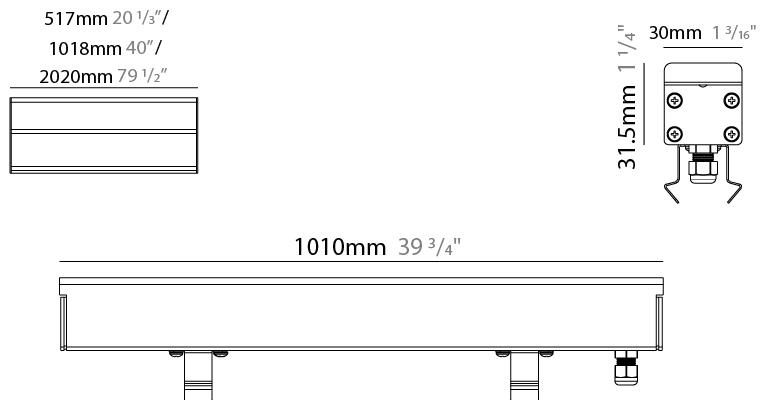

RANGER 30 RECESSED

E12I0031-RGBW

base number

1. To build a product code in our configurator select the specify button on the base model # product page
2. To build a manual product code on this datasheet choose from the options listed below in blue font and add the suffix to the base model #

GENERAL

Series: Ranger 30
Brand: Unonovesette
Division: Exterior
Mounting Type: Recessed
Mounting Location: In-Ground
Subcategory: Drive Over

PHYSICAL

Shape: Rectangle
Length (mm): 1010
Length (in): 39 3/4
Width (mm): 30
Width (in): 1 1/4
Height (mm): 31.5
Height (in): 1 1/4
Light Distribution: Direct
Weight (kg): 0.56
Weight (lbs): 2.45
Load Resistance (kg): 5000
Load Resistance (lbs): 11023
Fixture Finish: Opal White
Fixture Material: Extruded PMMA with Opal
Cable Details: IP67 300mm Cable

ELECTRICAL

Lamp Type: LED
Input Wattage (W): 23
Dimming: DMX
Control Gear: DMX
Driver Included: No
Driver Location: Remote
Driver Type: Constant Voltage - Universal
Driver Class: Class 2
Input Voltage (V): 120 - 277
Output Voltage (V): 24

LED

Color Temperature (°K): RGBW
CRI: >90 CRI
Lamp Life (hrs): 100000
Special LEDs offerings: RGBW

OPTICAL

Optic°: 150
Beam Angle: Diffused
Adjustability: Fixed

RATINGS AND CERTIFICATIONS

Certified By: Certified for North American Standards
IP rating: IP67
IK Rating: IK10

PROJECT	
TYPE	
SPECIFIER	
QUANTITY	
DATE