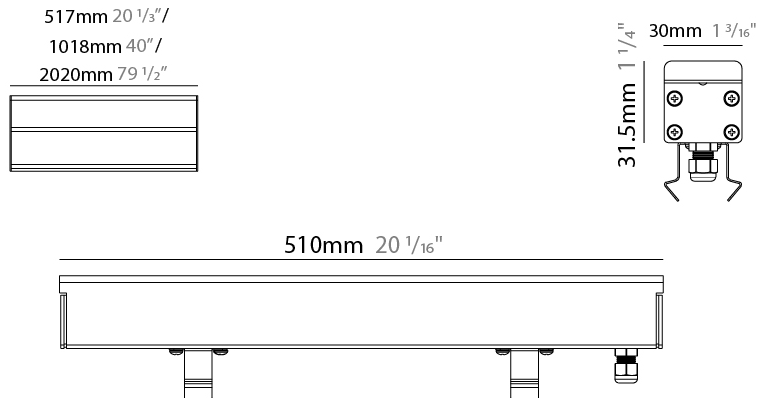

RANGER 30 RECESSED

E12I0030-RGBW

base number

PROJECT	
TYPE	
SPECIFIER	
QUANTITY	
DATE	

1. To build a product code in our configurator select the specify button on the base model # product page
2. To build a manual product code on this datasheet choose from the options listed below in blue font and add the suffix to the base model #

GENERAL

Series: Ranger 30
Brand: Unonovesette
Division: Exterior
Mounting Type: Recessed
Mounting Location: In-Ground
Subcategory: Drive Over

PHYSICAL

Shape: Rectangle
Length (mm): 510
Length (in): 20
Width (mm): 30
Width (in): 1 1/16
Height (mm): 31.5
Height (in): 1 1/4
Light Distribution: Direct
Weight (kg): 0.56
Weight (lbs): 1.2
Load Resistance (kg): 5000
Load Resistance (lbs): 11023
Fixture Finish: Opal White
Fixture Material: Extruded PMMA with Opal
Cable Details: IP67 300mm Cable

ELECTRICAL

Lamp Type: LED
Input Wattage (W): 11.5
Dimming: DMX
Control Gear: DMX
Driver Included: No
Driver Location: Remote
Driver Type: Constant Voltage - Universal
Driver Class: Class 2
Input Voltage (V): 120 - 277
Output Voltage (V): 24

LED

Color Temperature (°K): RGBW
CRI: >90 CRI
Lamp Life (hrs): 100000
Special LEDs offerings: RGBW

OPTICAL

Optic°: 150
Beam Angle: Diffused
Adjustability: Fixed

RATINGS AND CERTIFICATIONS

Certified By: Certified for North American Standards
IP rating: IP67
IK Rating: IK10